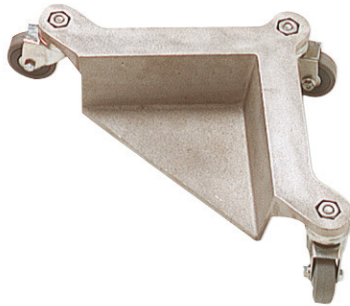

SET OF 4 ALUMINIUM ROLLING CORNERS Réf.: 114200

Characteristics

Allows you to effortlessly move any type of load, without tipping
 Each corner is equipped with 3 single roller swivel wheels
 Resistance to 600 kg for the game of 4
 Cast aluminum design

Product data

L mm	Max. load kg	 kg	G	Artikelnr.		EAN Code
x 4	600	5,2	5	114200	1	3479131142007

NOVALIA SAS 2 rue de Bergognon 42500 LE CHAMBON F.
 FRANCE - www.novalia.pro
PEDDINGHAUS Handwerkzeuge In der Graslake 35
 58332 Schwelm DEUTSCHLAND - www.peddinghaus.de
NOVALIA SA Str. Narciselor nr.50 500251 - Braşov ROMÂNIA
www.mob-ius.ro
NOVALIA ESPAÑA Portuete 51, of.204 20018 San Sebastián