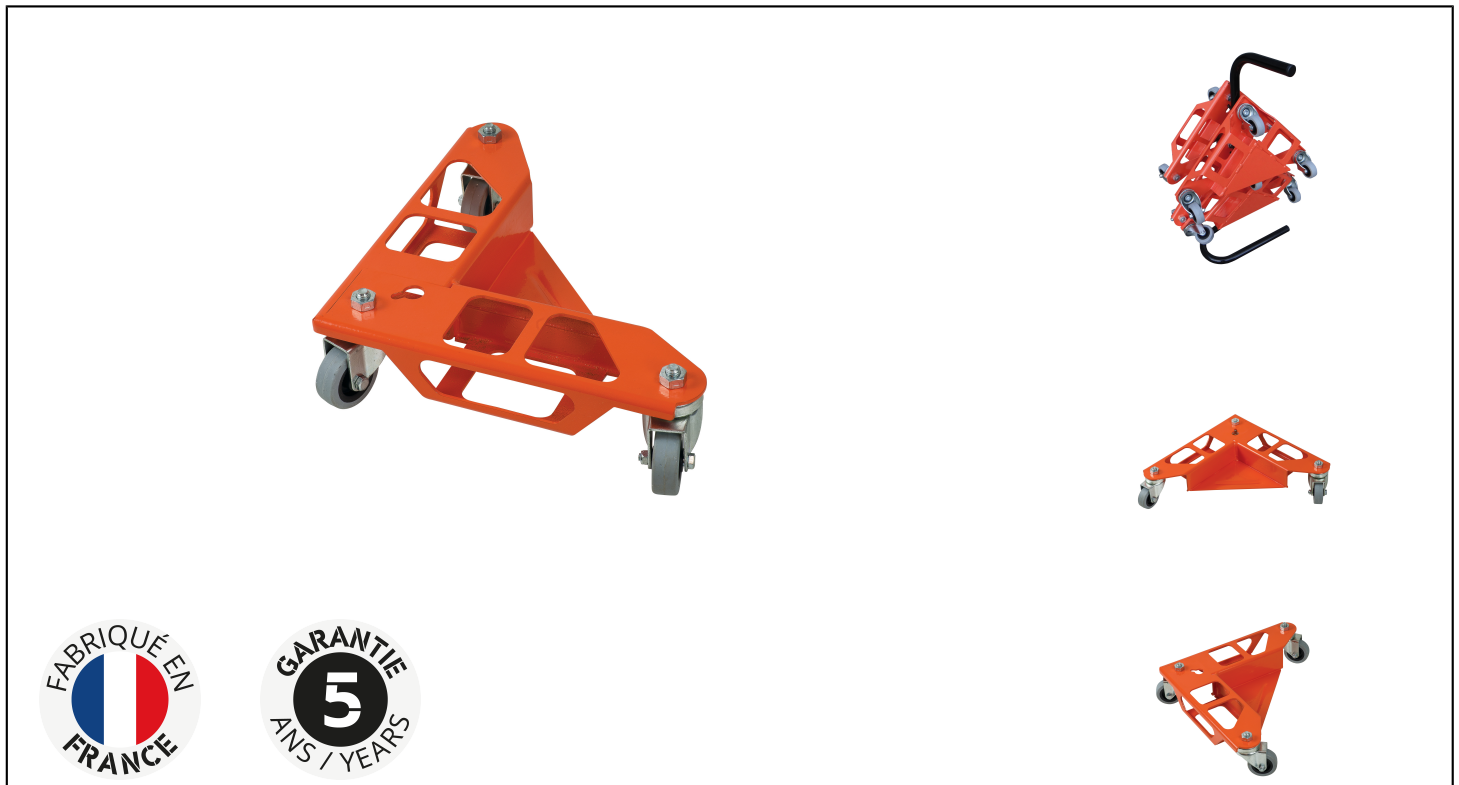

## SET OF 4 ROLLING CORNERS Réf.: 114210

### Characteristics

Allows you to effortlessly move any type of load, without tipping  
 Makes full furniture mobile during a construction site for example  
 Each corner is equipped with 3 swivel wheels  
 Resistance to 480 kg for the game of 4  
 Mechanically welded design for a long lifespan  
 Dimensions of a corner: 285 x 380 x 90 mm

Sold with a support with handle to transport the 4 corners easily with one hand