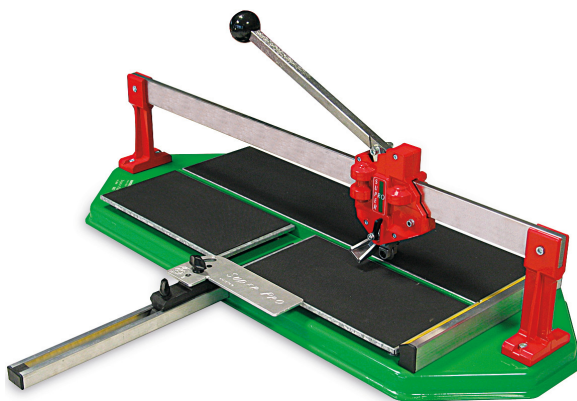

SUPER PRO 900 TILE CUTTER Réf.: 155550

Characteristics

Professional quality tile cutters

- For straight and diagonal cuts
- Cutting length up to 90 cm
- 9 ball bearings for excellent cutting precision
- With side square for direct reading in straight and diagonal cuts.
- Very robust
- Easy to use

Product data

Longueur de coupe cm / Length of cut cm	Coupe diagonale cm / Diagonal cut cm	Épaisseur de coupe mm / Cut thickness mm	Ø molette mm / Cutting wheel Ø mm	kg	Garantie (nb d'année) / G	Ref.		Code EAN
90	63 x 63	5 - 19	22 x 6,1 x 4,7	22		155550	1	3479131555500