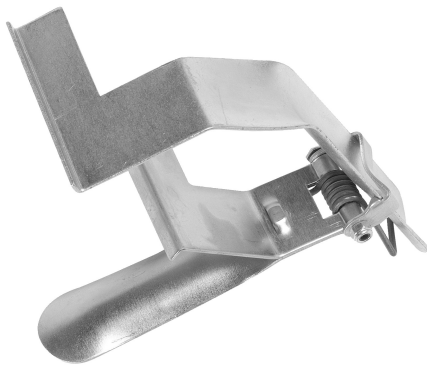

SET OF 2 CONSTRUCTION PLIERS Réf.: 203120

Characteristics

Allows you to block the brick tile or plaster tile against the rule while the joint is setting
 Can be used with the telescopic cord holder ruler, the pedal-operated construction ruler or the 50 x 50 mm square ruler
 Tightening adjustment: 0 to 15 cm

Product data

Spannung cm	 g	G	Artikelnr.		EAN Code
0 -> 15	400		203120	1	3479132031201

NOVALIA SAS 2 rue de Bergognon 42500 LE CHAMBON F.
 FRANCE - www.novalia.pro
PEDDINGHAUS Handwerkzeuge In der Graslake 35
 58332 Schwelm DEUTSCHLAND - www.peddinghaus.de
NOVALIA SA Str. Narciselor nr.50 500251 - Braşov ROMÂNIA
www.mob-ius.ro
NOVALIA ESPAÑA Portuete 51, of.204 20018 San Sebastián