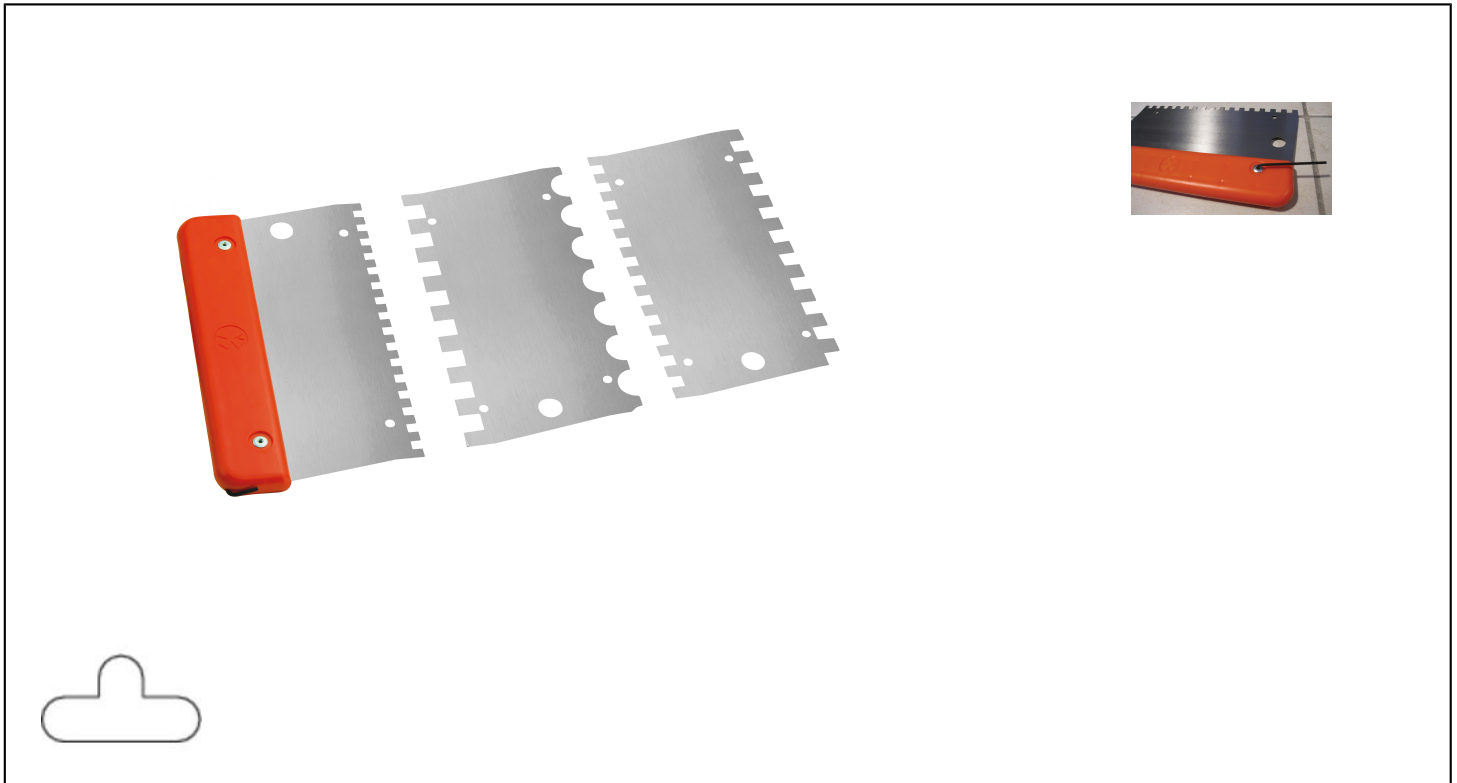

ADHESIVE SPREADER SET 6 TEETH Réf.: 225201

Characteristics

Glue spreader kit with 1 frame and 6 teeth

INTERCHANGEABLE BLADES

- For gluing tiles from 10 x 30 cm to 60 x 60 cm in simple gluing
- Interchangeable and reversible blades: 3 blades = 6 toothings
- Teeth: sharp 8 x 9 mm / square 6 x 6 x 6 mm, 8 x 8 x 8 mm, 10 x 10 x 10 mm, 12 x 12 x 12 mm / half-round
- Interchangeable blades thanks to the dismantling key included on the side of the handle
- Steel blades
- Plastic handle for hand protection during installation