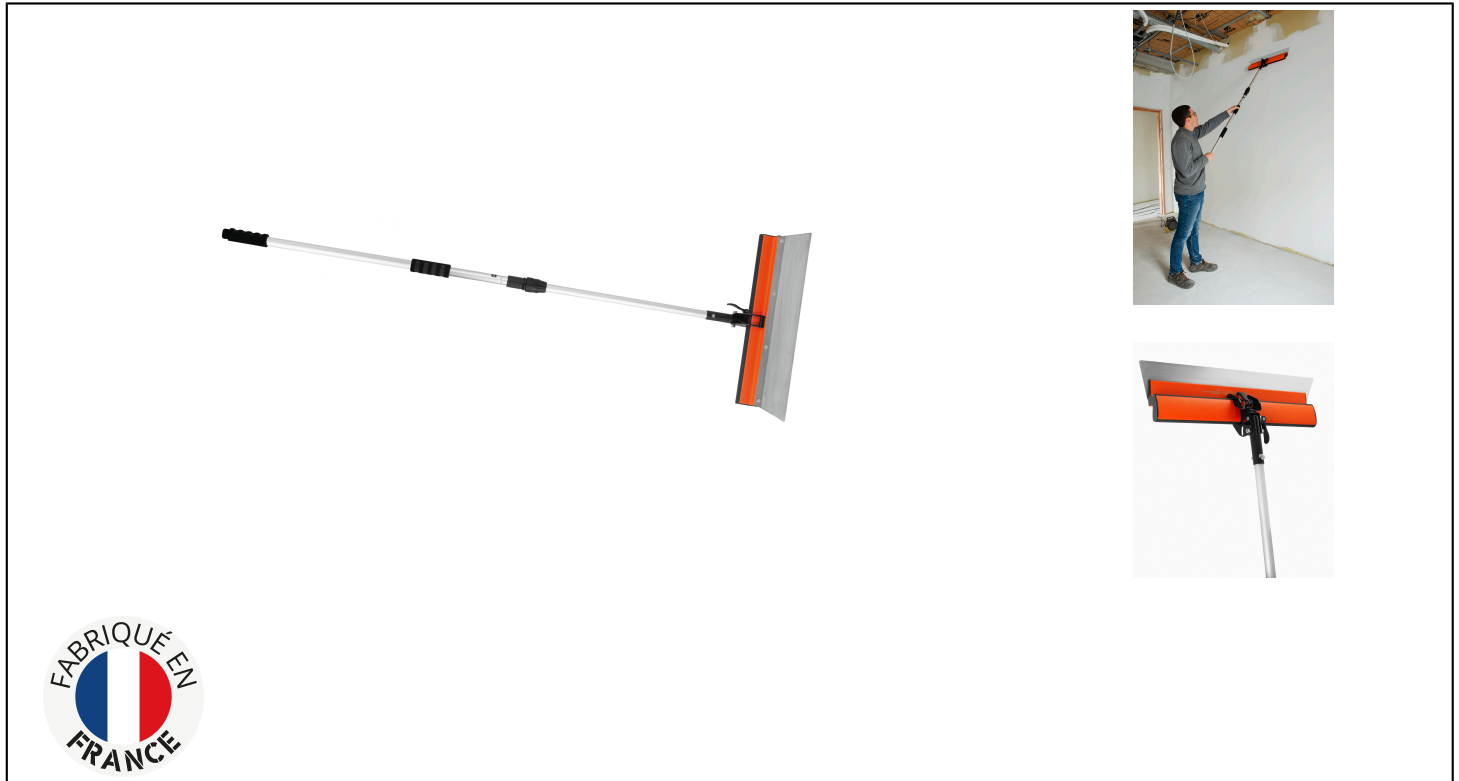

TELESCOPIC HANDLE FOR BIMATERIAL ERGOLAME

Réf.: **227450**

Caracteristics

Allows you to smooth ceilings from the ground, safely and over large surfaces with the dual-material smoothing and finishing Ergolames
 Telescopic from 1.10 m to 2.10 m
 Aluminum pole for greater lightness
 With 2 soft sleeves for a comfortable grip
 Quick and easy adjustment of the head angle using a piston
 Effective installation and locking of the Ergolame for good hold