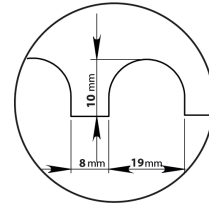

## GLUE SPREADER - FIBERGLASS MOUNTING - 1/2 ROUND TEETH Réf.: 231621

### Caracteristics

- Stainless steel blade toothed on 2 sides
- Fiberglass frame adds flexibility and lightness
- 28x12 cm blade
- Blade thickness of 0.6 mm
- All toothed spreader are delivered with a case to protect the blade

### Product data

| Denture mm / Teeth mm | L x l cm | Épaisseur de lame mm / Blade thickness mm |  g | Garantie (nb d'année) / G | Ref.   |  | Code EAN      |
|-----------------------|----------|---|---|---------------------------|--------|---|---------------|
| Ø 20                  | 28 x 12  | 0,6                                       | 361   |                           | 231621 | 3   | 3479132316216 |