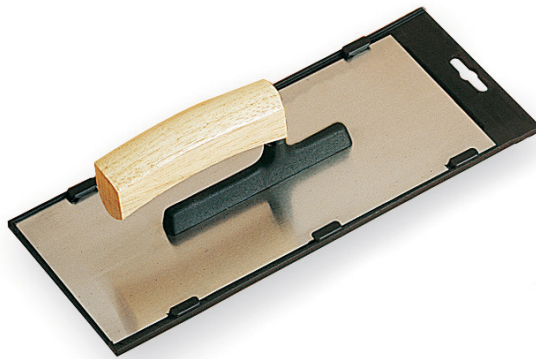

SPREADER - FIBERGLASS MOUNTING - STAINLESS STEEL BLADE - WOODEN HANDLE Réf.: **231811**

Characteristics

Wooden handle "Alsace" shape
Stainless steel blade
Fiberglass frame

Product data

Abmessungen cm	Blade thickness mm	 g	G	Artikelnr.		EAN Code
28 x 12	0,6	301		231811	3	3479132318111