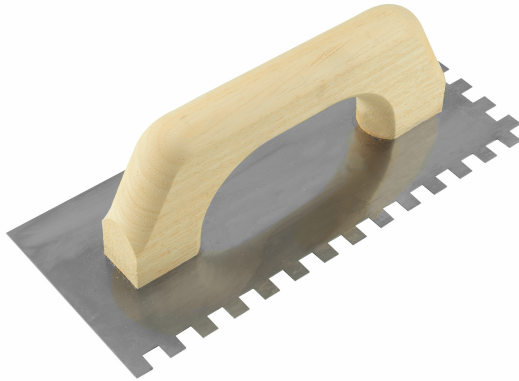

GLUE SPEADER - SQUARE TEETH - SPANISH-STYLE WOODEN HANDLE Réf.: **231861**

Characteristics

Stainless steel blade with square teeth on both sides, thickness 0.6 mm
Closed wooden handle
28x12cm

Product data

Teeth mm	Abmessungen cm	Blade thickness mm	 g	G	Artikelnr.		EAN Code
6 x 6 x 6	28 x 12	0,6	325		231861	5	3479132318616
8 x 8 x 8	28 x 12	0,6	325		231891	5	3479132318913
10 x 10 x 10	28 x 12	0,6	325		231871	5	3479132318715