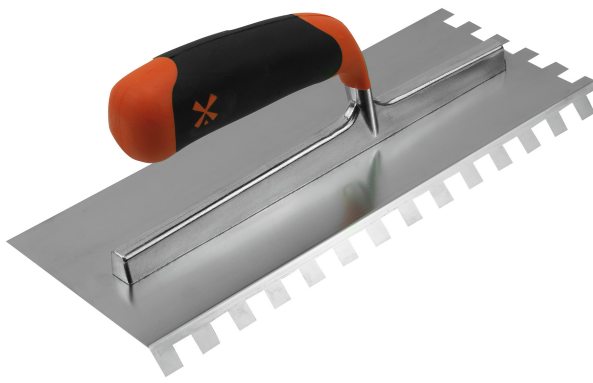

GLUE SPEADER - BIMATERIAL HANDLE - SQUARE TEETH - 45° BENT BLADE Réf.: 236661

Characteristics

Ergonomic handling

A BLADE BENT AT 45

- Enables glue to be applied without breaking the wrist
- Also makes it easier to access confined spaces in renovation work (e.g. under a radiator)

A PROFESSIONAL FRAME

- Aluminium frame
- New bi-material handle
- 28x12cm

Product data

| Teeth mm | L x l cm | Blade thickness mm |  g | G | Artikelnr. |  | EAN Code |
|--------------|----------|--------------------|---|---|------------|---|---------------|
| 10 x 10 x 10 | 28 x 12 | 0,6 | | | 236661 | | 3479132366617 |