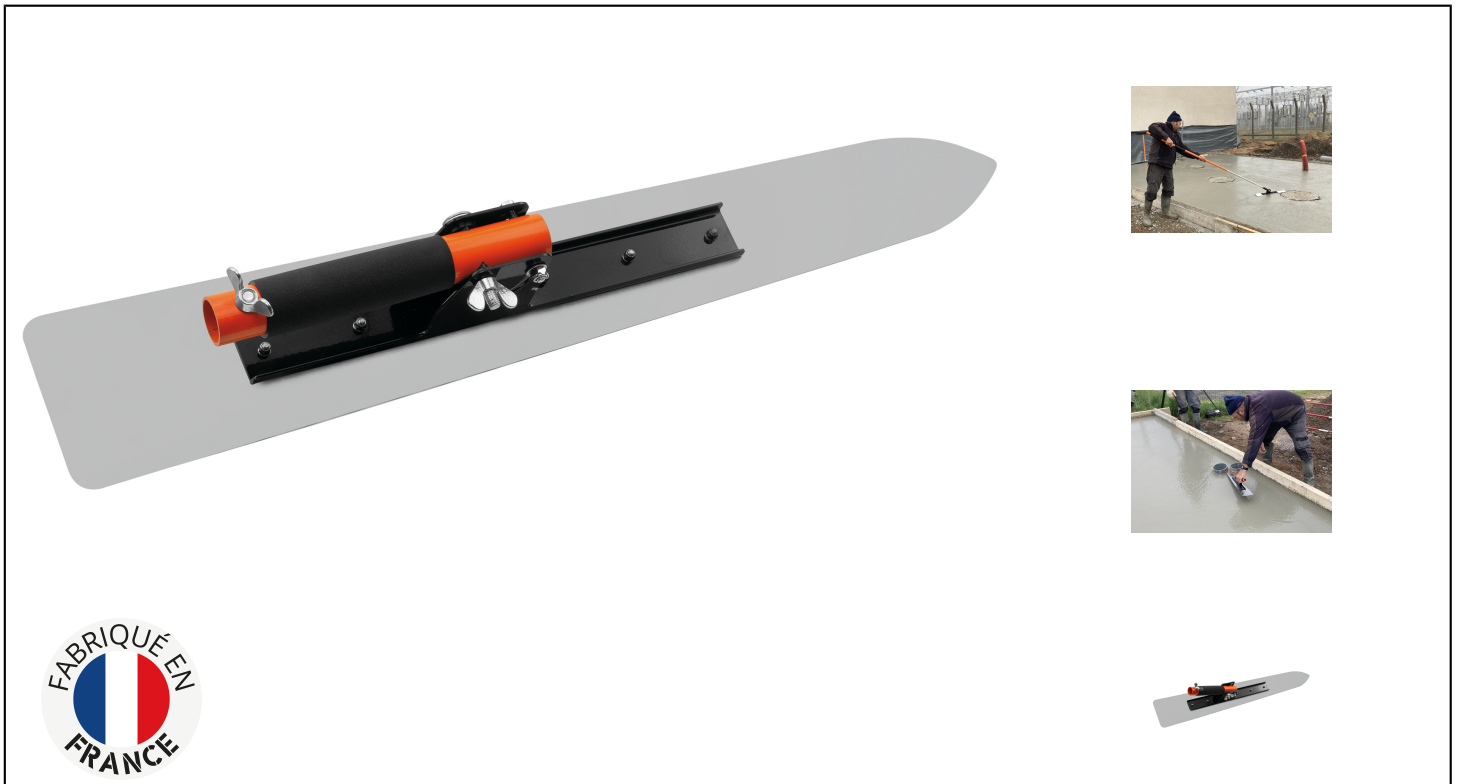

2 IN 1 CONCRETE SMOOTHER - POINTED END Réf.: 303201

Caracteristics

Pointed stainless steel blade
Heels with rounded, non-marring corners.
Pointed tip, ideal for difficult corners and access.
2 in 1 : can be used alone or with a pole