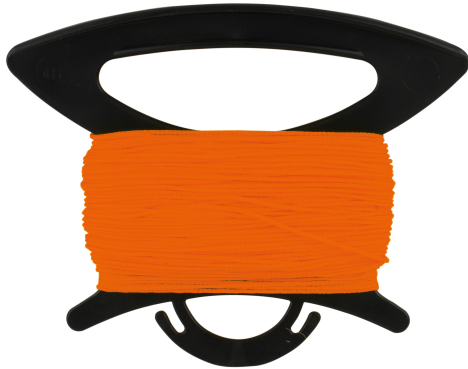

## ROPE REEL - CORDAMAIN Réf.: 823250

### Characteristics

Ergonomic rope reel with cord locking device.  
Polypropylene rope braided