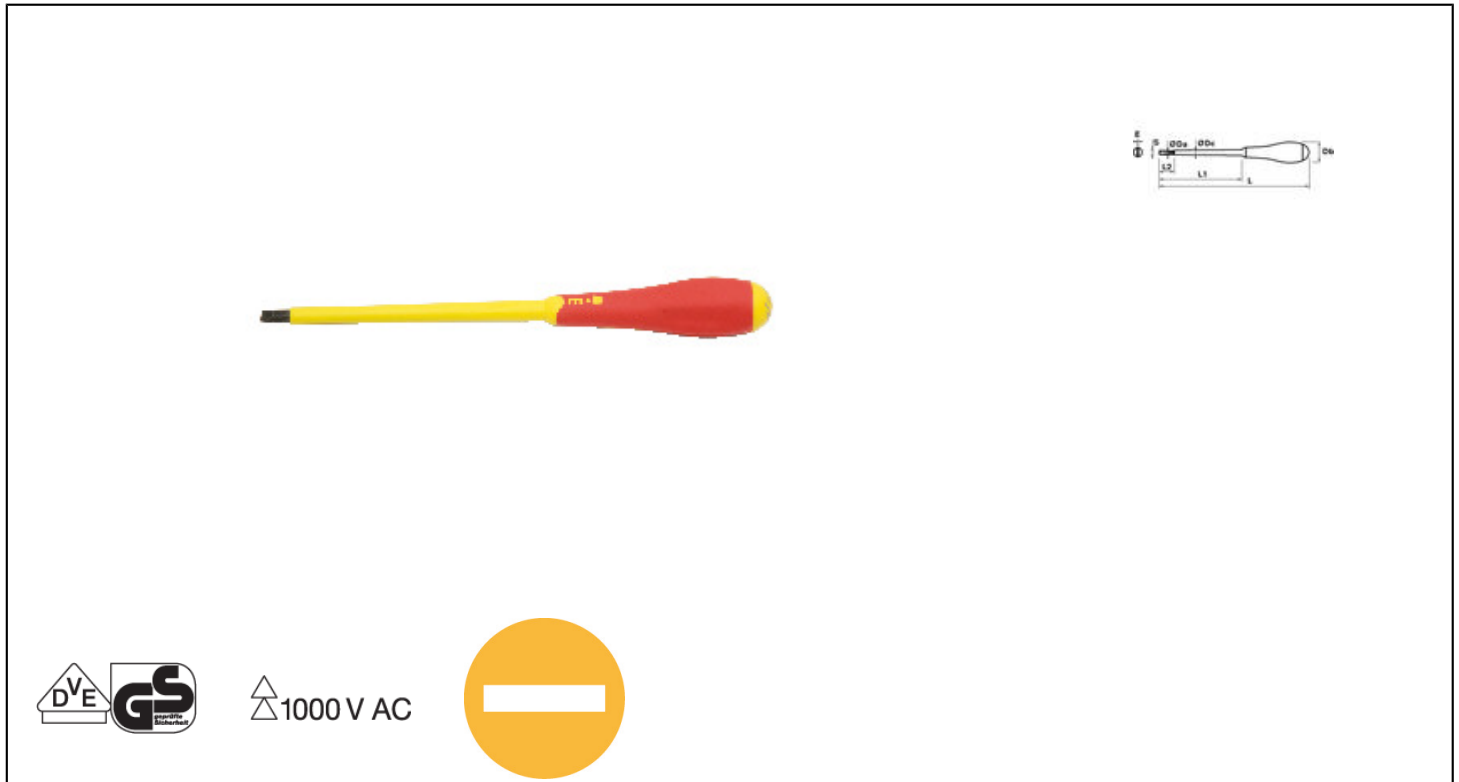

1000 V INSULATED ELECTRICIAN'S SLOT SCREWDRIVER Réf.: 9100530001

Characteristics

Complies with standard NF ISO 2380 and EN 60900.

SAFETY.

- . The screwdriver markings guarantee this quality: 1000 V AC and VDE-GS.
- . Tools for working with voltagés of 1000 V AC and 1500 V DC.
- . The insulation of each screwdriver is tested to 10,000 V.
- . Conformity of the products and the manufacturing process to the standard is certified by the VDE-GS inspection body.

ERGONOMICS.

Bi-material handle: Neoprene and polypropylene.
The hexagonal shape of the handle is naturally suited to the hand for fast, powerful screwing and unscrewing.
Thanks to this handle shape, the screwdriver won't roll when placed on a work surface.