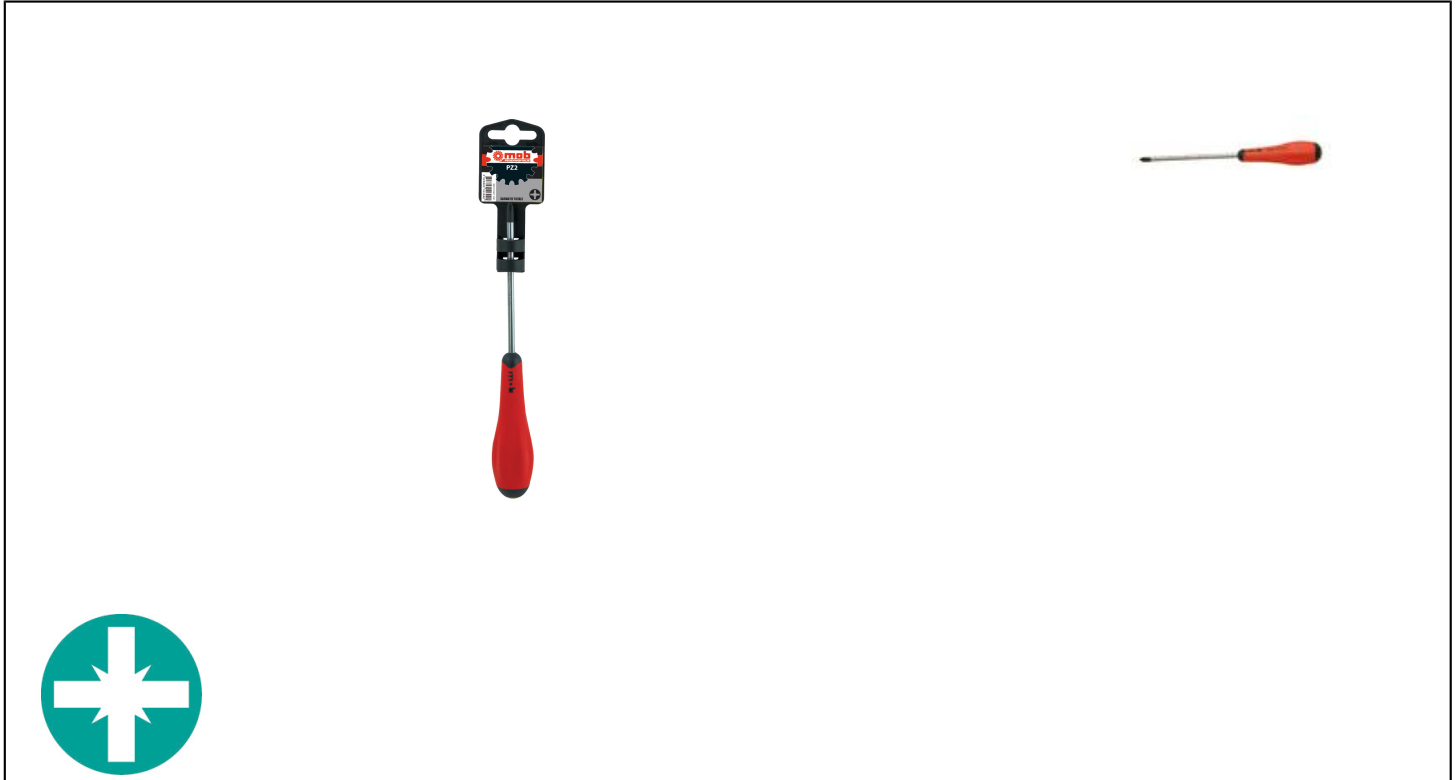

### Characteristics

**ERGONOMY:** Bi-material handle. Combination of 2 materials: neoprene and polypropylene. For a tactile comfort, an optimal grip and at the same time a maximum resistance. Very powerful torque thanks to the shape of the handle. The handle's six sides guide the fingers automatically during powerful tightening. **SPEED:** handle thinning for very quick screwing. When set, it does not roll. **SOFT SPHERICAL HEAD:** Shape adapted to the pressure. Color code for an easy identification. **CONVENIENT:** Good visibility thanks to its red color. **FINISH:** Chrome-vanadium steel. Chromed and countersink blade. Phosphate-tip.