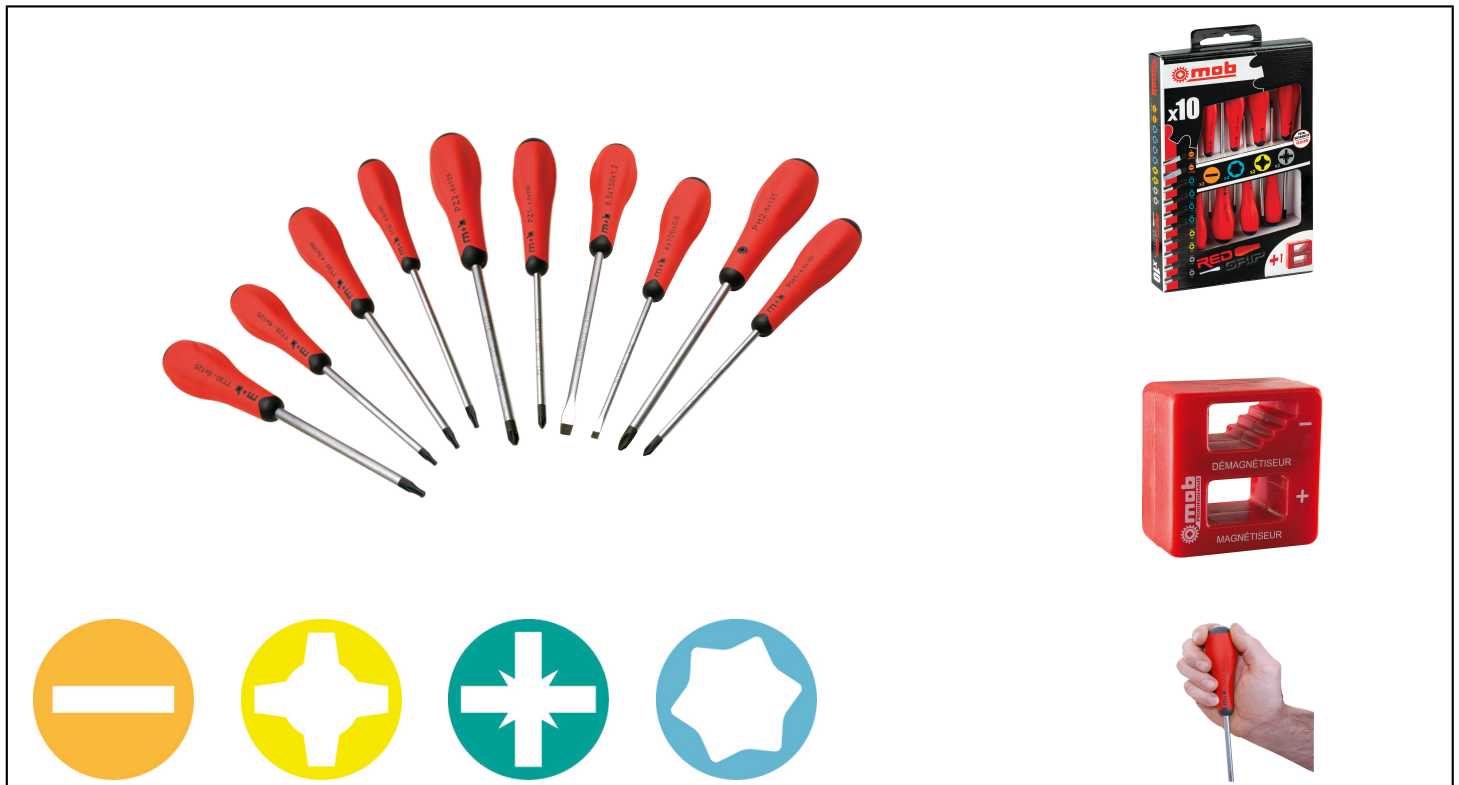

SCREWDRIVER SET, 10 PIECES Réf.: **9129000801**

Characteristics

Power - precision - speed. **ERGONOMY:** Bi-material handle. Combination of 2 materials: neoprene and polypropylene. For a tactile comfort, an optimal grip and at the same time a maximum resistance. Very powerful torque thanks to the shape of the handle. The handle's six sides guide the fingers automatically during powerful tightening. **QUALITY:** unbreakable link of the handle and blade. **SPEED:** handle thinning for very quick screwing. When set, it does not roll. **SOFT SPHERICAL HEAD:** Shape adapted to the pressure. Color code for an easy identification. **CONVENIENT:** Good visibility thanks to its red color. **FINISH:** Chrome-vanadium steel. Chromed and countersink blade. Phosphate-tip. **STEEL QUALITY ADAPTED TO EACH TIP:** for slotted, Philips and Pozidriv screwdrivers: chrome-vanadium alloyed steel. For Torx screwdrivers: manganese and silicon alloyed steel. Precise technical use.

Product data

Contenu / Content	Dim mm	 g	Garantie (nb d'année) / G	Ref.		Code EAN
4x100 - 6,5x150 - PH1 - PH2 - PZ1 - PZ2 - T15 - T20 - T25 - T30	235 x 370 x 45	1200	E	9129000801	1	3303809141095

Composition

SCREWDRIVER SET, 10 PIECES Réf.: **9129000801**

Components

9100
4x100 - 6,5x150 

9102
PH1 - PH2 

Components

9103 

9104
T15 - T20 - T25 - T30 

Components