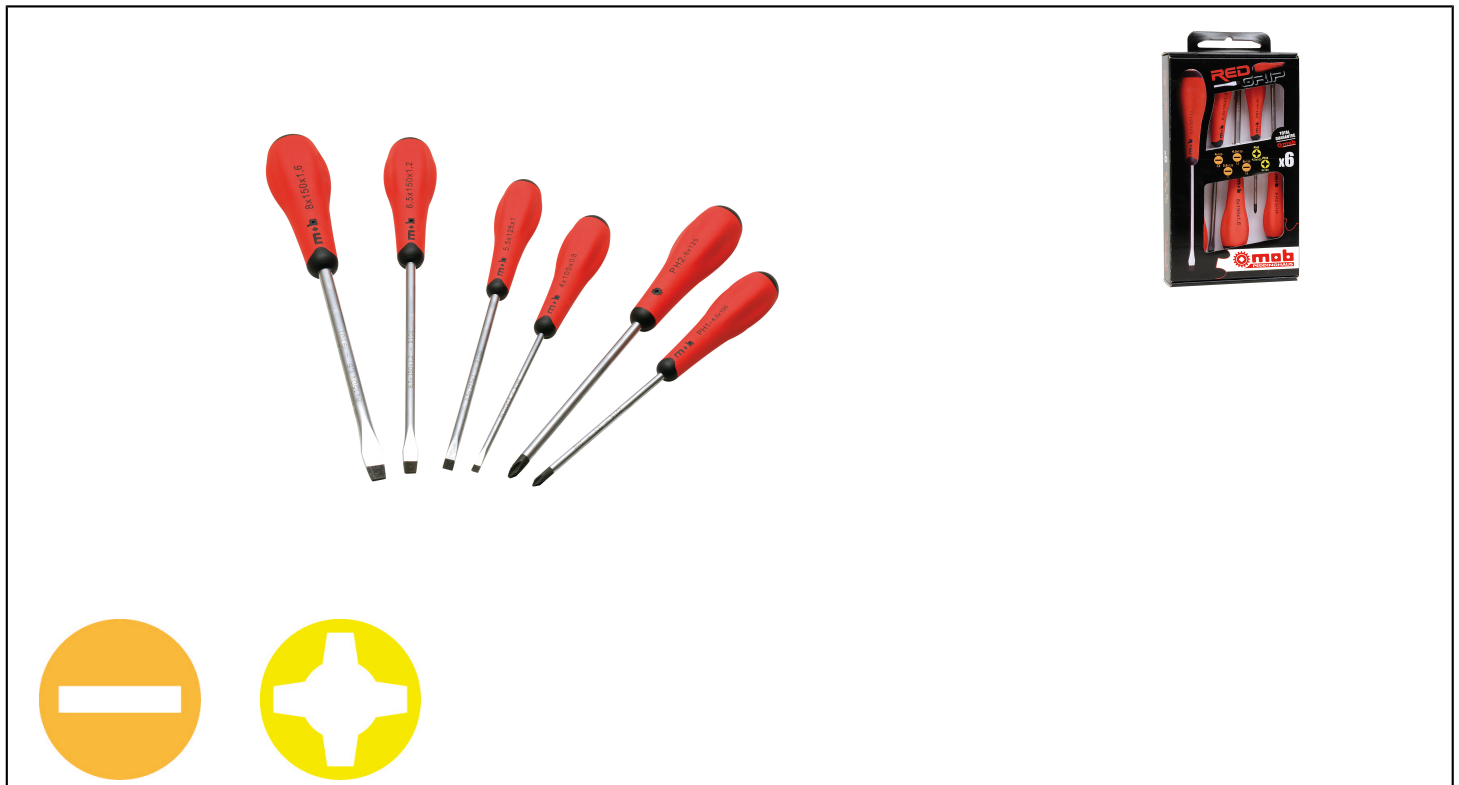

SET OF 6 SCREWDRIVERS Réf.: 9129001101

Caracteristics

Power - precision - speed. **ERGONOMY:** Bi-material handle. Combination of 2 materials: neoprene and polypropylene. For a tactile comfort, an optimal grip and at the same time a maximum resistance. Very powerful torque thanks to the shape of the handle. The handle's six sides guide the fingers automatically during powerful tightening. **QUALITY:** unbreakable link of the handle and blade. **SPEED:** handle thinning for very quick screwing. When set, it does not roll. **SOFT SPHERICAL HEAD:** Shape adapted to the pressure. Color code for an easy identification. **CONVENIENT:** Good visibility thanks to its red color. **FINISH:** Chrome-vanadium steel. Chromed and countersink blade. Phosphate-tip. **STEEL QUALITY ADAPTED TO EACH TIP:** for slotted, Philips and Pozidriv screwdrivers: chrome-vanadium alloyed steel. For Torx screwdrivers: manganese and silicon alloyed steel. Precise technical use.