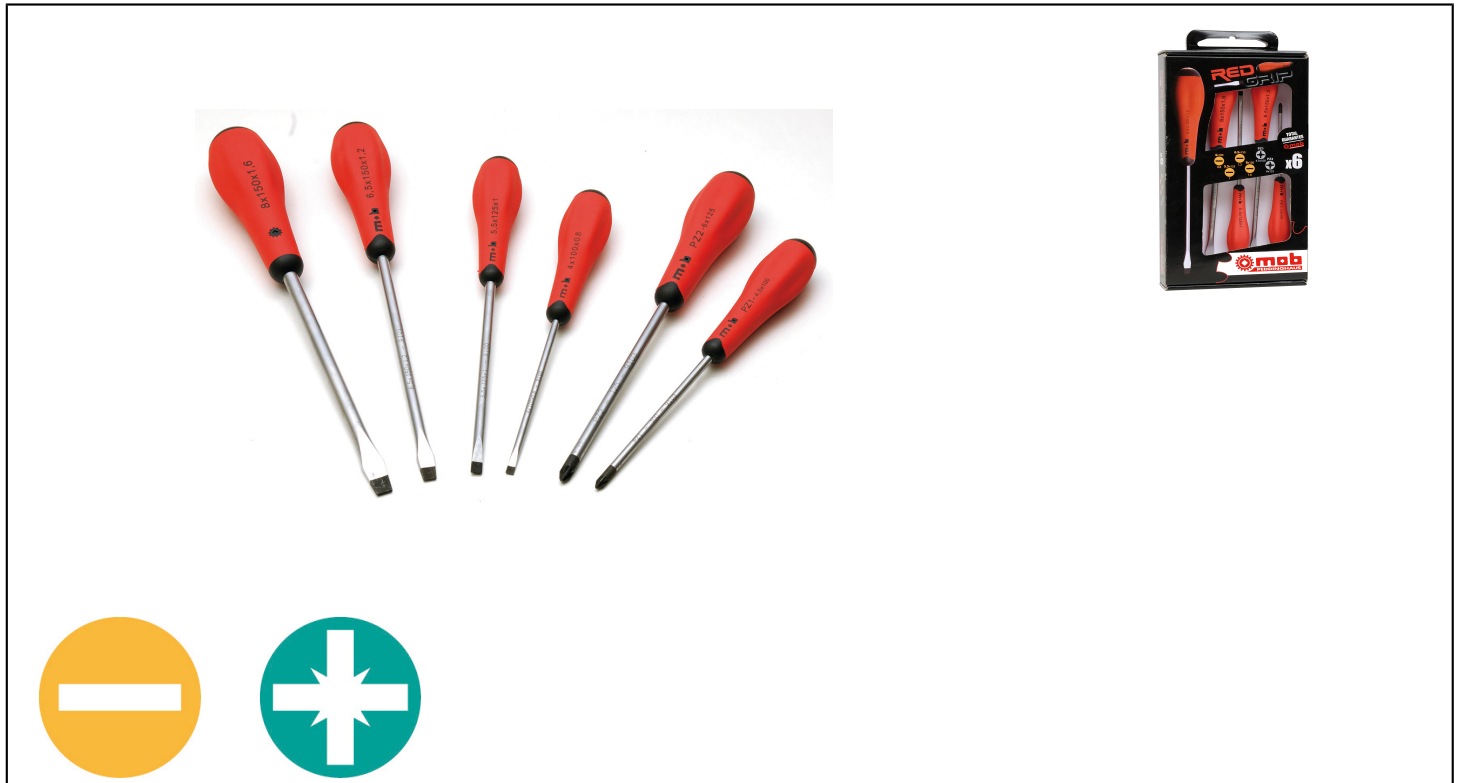

Phosphate coating for improved grip. No risk of chrome chips.

ERGONOMICS.

Bi-material handle: Neoprene and polypropylene.

The hexagonal shape of the handle gives very powerful torque when screwing or unscrewing.

The 6 lobes naturally support the fingers when tightening powerfully.

When placed on a work surface, the screwdriver won't roll away.

Soft spherical head with no injection joints and a shape adapted to thrust for optimum comfort.

FAST.

Slimmer screwdriver body for quick approach.

PRACTICAL.

New-generation neoprene: easy to clean.

Cavity type and dimensions marked on screwdriver handle and blade.

Colour-coded marking on the top of the handle for easy identification.