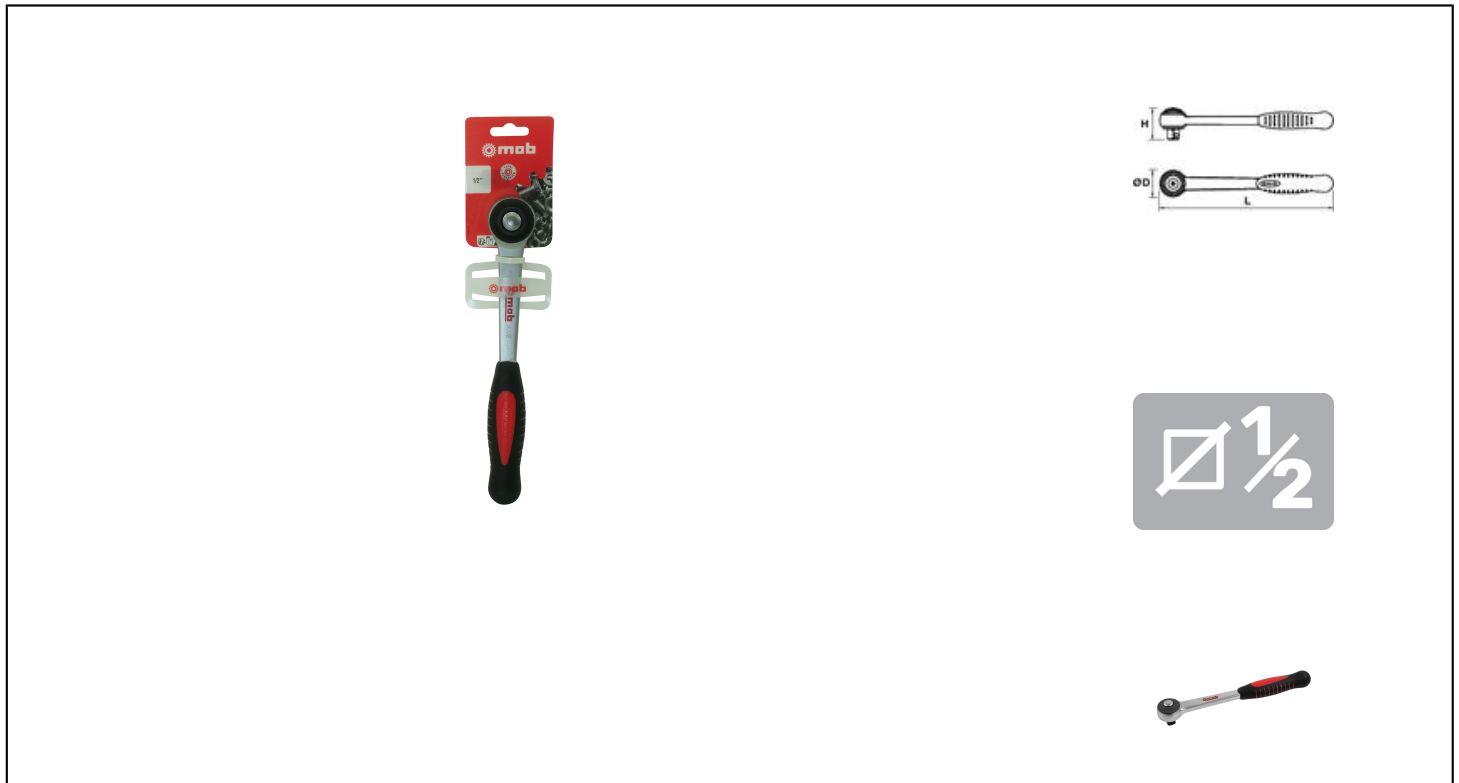

ROUND HEAD RATCHET 1/2" ON CARD Réf.: 9202721001

Characteristics

THE ROTATIVE HEAD IS FREELY ORIENTABLE: Used as a classic screwdriver in 0° position/ useful in case of clearing/ used as a classic ratchet at 90°. ACCESSIBILITY: 100 teeth ratchet. 3.6° rotation angle. WORK SAFETY: Quick locking and unlocking of the sockets with a push button, no risk for sockets or accessories to get lost. ERGONOMIC: Tightening in the opposite direction is easy to carry out with the thumb. Bi-material handle: comfortable handle studied for working in all position: polypropylene for better resistance and elastomer for a good grip. RATCHET BODY-HANDLE LINK: designed to let the hand free during the grip. Widening: hand anti sliding. Chrome vanadium steel, best material for ratchets and sockets. Hardness 40 to 46 HRC: long durability.