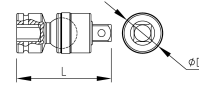

3/4" DRIVE IMPACT UNIVERSAL JOINT Réf.: 9253000501

Characteristics

Designed to withstand the stresses of power tools: impact wrenches, screwdrivers. Nota: the pin and the O-ring are not delivered with the products