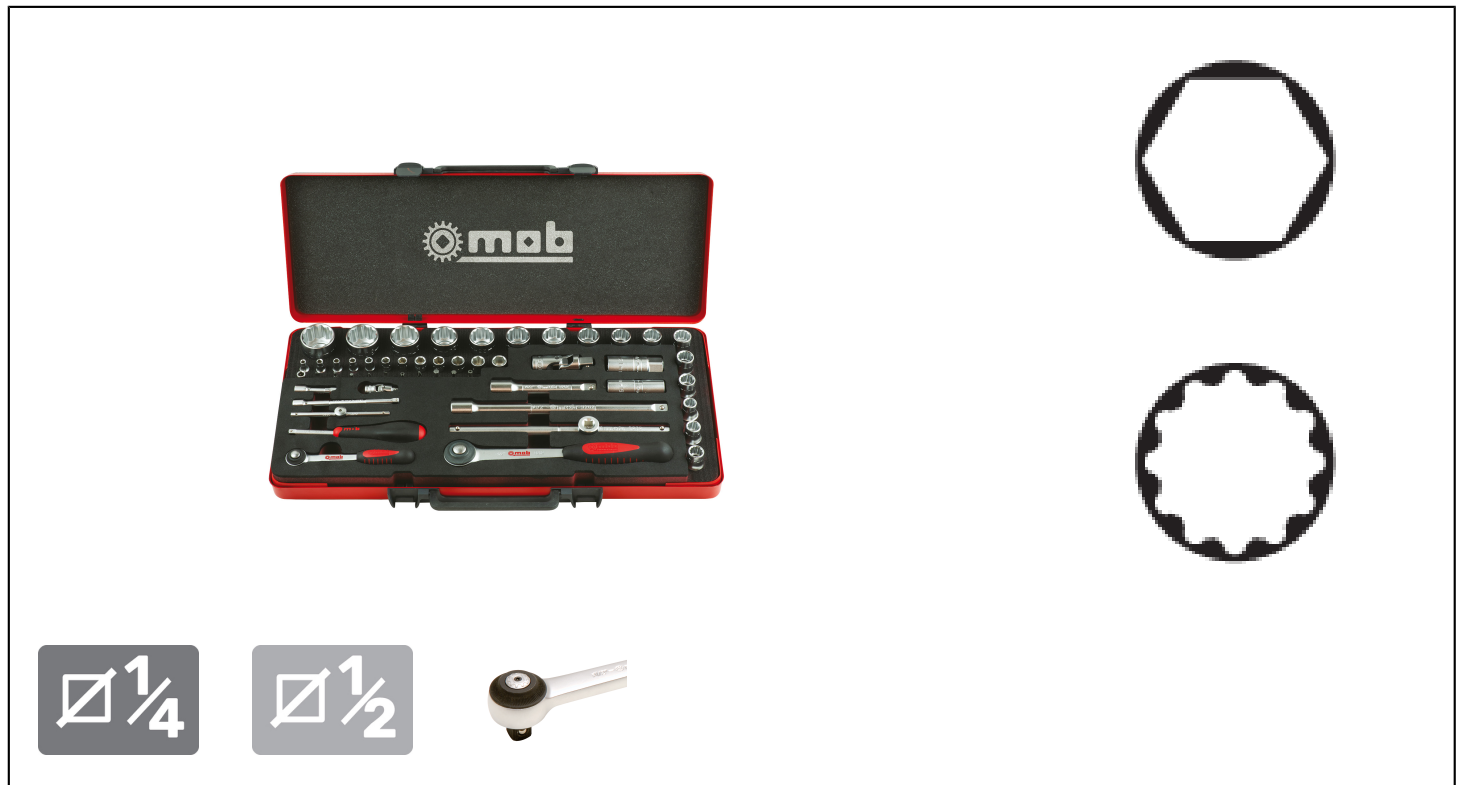

SET IN METALBOX 1/4"-1/2" 52 PIECES - ROUND HEAD RATCHET Réf.: **9413010001**

Characteristics

1/4" Square:

- . 12 sockets, 6-point: 4-4,5-5-5,5-6-7-8-9-10-11-12-13 mm
- . 1 ratchet Premium round
- . 1 universal joint
- . 1 sliding handle
- . 2 extensions: 50 and 125 mm
- . handle fitted
- . 1 bit holder
- . 10 bits: 2 slots: 0.6x4 - 1x5.5 - 2 Pozidrivs: PZ1-PZ2 - 4 hexagonal: H3-H4-H5-H6 - 2 Torx: T30-T40.

1/2" Square:

- . 16 hexagonal sockets: 10/11/12/13/14/15/16/17/19 / 21/22/23/24/27/30/32 mm
- . 2 spark plug sockets 16 and 21 mm
- . 1 Premium round ratchet
- . 1 universal joint
- . 2 extensions: 125 and 250 mm
- . 1 sliding handle.