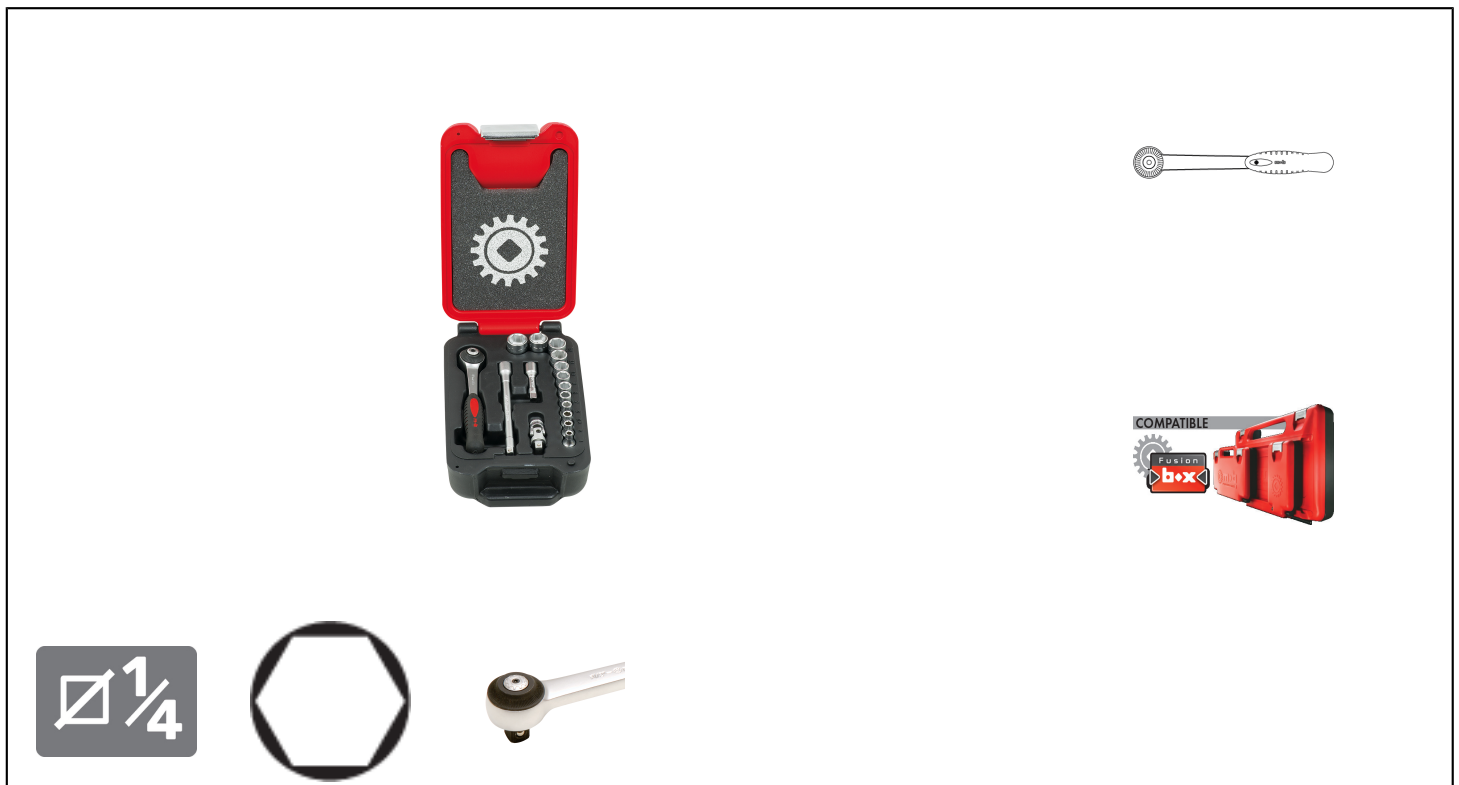

## ROUND RATCHET SET 1/4" 16 PIECES 6 POINTS Réf.: 9415016201

### Characteristics

Coffret 1/4". CLIQUET PREMIUM: quick locking and unlocking of the sockets by push button. Sockets or accessories do not separate from the ratchet. The angle of rotation of 5 ° (ratchet 72 teeth) ensures a very efficient recovery in small spaces. The ratchet heads have a small footprint to provide maximum accessibility. Round head: the change of the tightening direction is easily achieved with the thumb on the whole circumference of the head. Bimaterial comfortable handle designed to work in all positions: polypropylene for more resistance, elastomer for a good grip. Body-handle connection of the ratchet studied to not interfere with the hand when shooting. SLEEVES: the removal of sharp angles from the squares increases their resistance and protects the nuts against matting. The handling of the sockets is made easy thanks to an external shoulder intended for the taking. Marking the dimension all around. Hexagonal sockets for powerful tightening. BOX: High Density Polyethylene (HDPE), do not damage shocks like metal boxes. Metal clasps. Two-tone foam for easy identification of missing items. High density foam, closed cell, which does not take moisture. The tools are calibrated smoothly. Dimensions: 135x215x60 mm