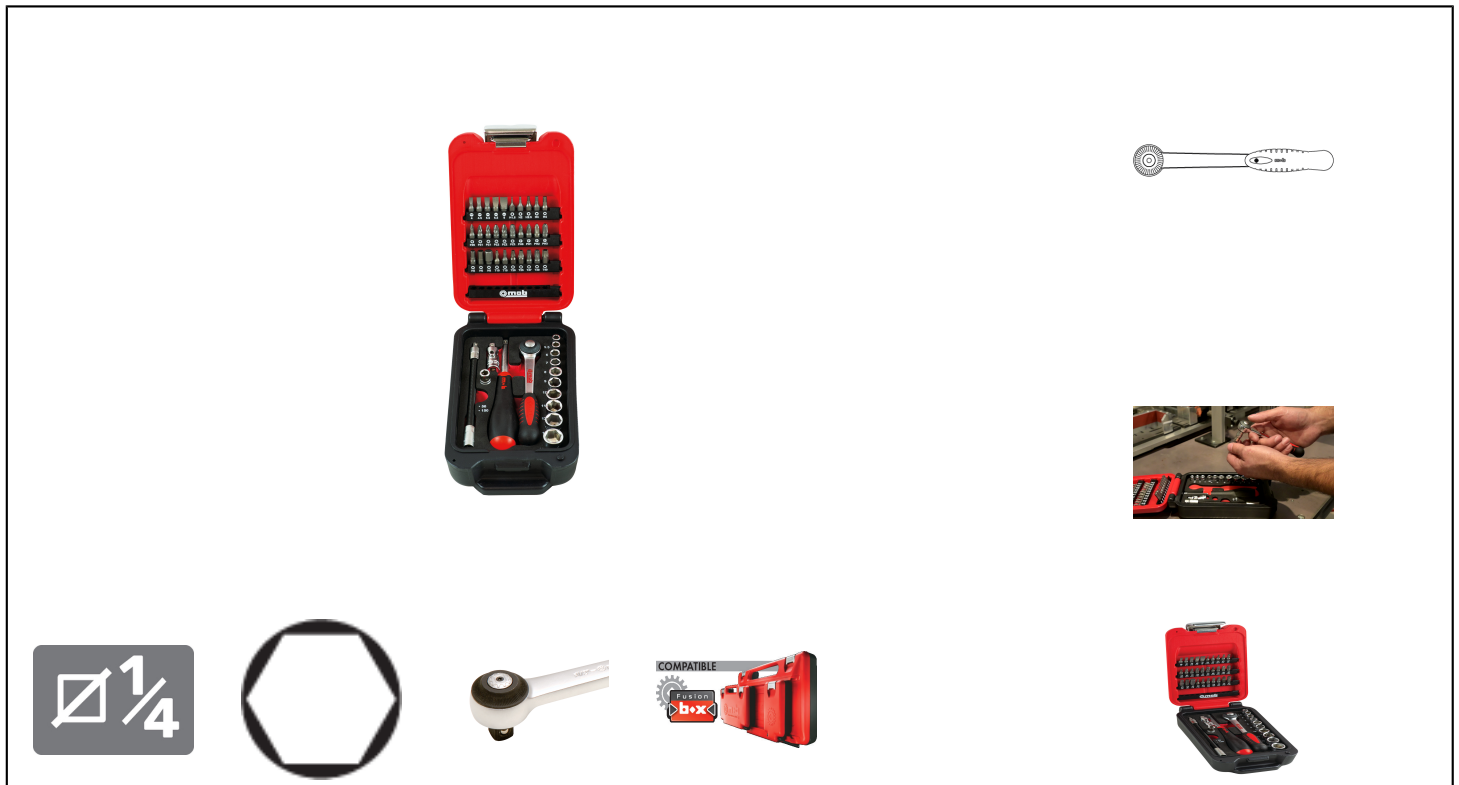

## ROUND HEAD RATCHET SET - 1/4" - 46 PIECES 6 POINTS Réf.: 9416046001

### Characteristics

46 PIECES BOX: 1/4 box, with a Premium ratchet 72 teeth, 10 sockets, a screwdriver handle and 30 bits. 2 extensions bars, including 1 flexible (MOB exclusivity). RATCHET: the 5° rotation angle (72 teeth ratchet) allows a very high second operation in narrow spaces. ERGONOMY: comfortable bi-material handle - polypropylene for better resistance and elastomer for a good grip. SOCKETS: The handling of the sockets is made easy thanks to an external shoulder designed for the grip. The socket's sizes are marked so that the right one can be found quickly. Removing the sharp angles of the squares increases their resistance. INTERIOR FITTINGS: bicolor high density foam, ideal to locate the missing, good visible marking, and good maintain of the tools. BOX IN PEHD: box in High Density Polyethylene (PEHD). Dimensions: 135x215x60 mm.