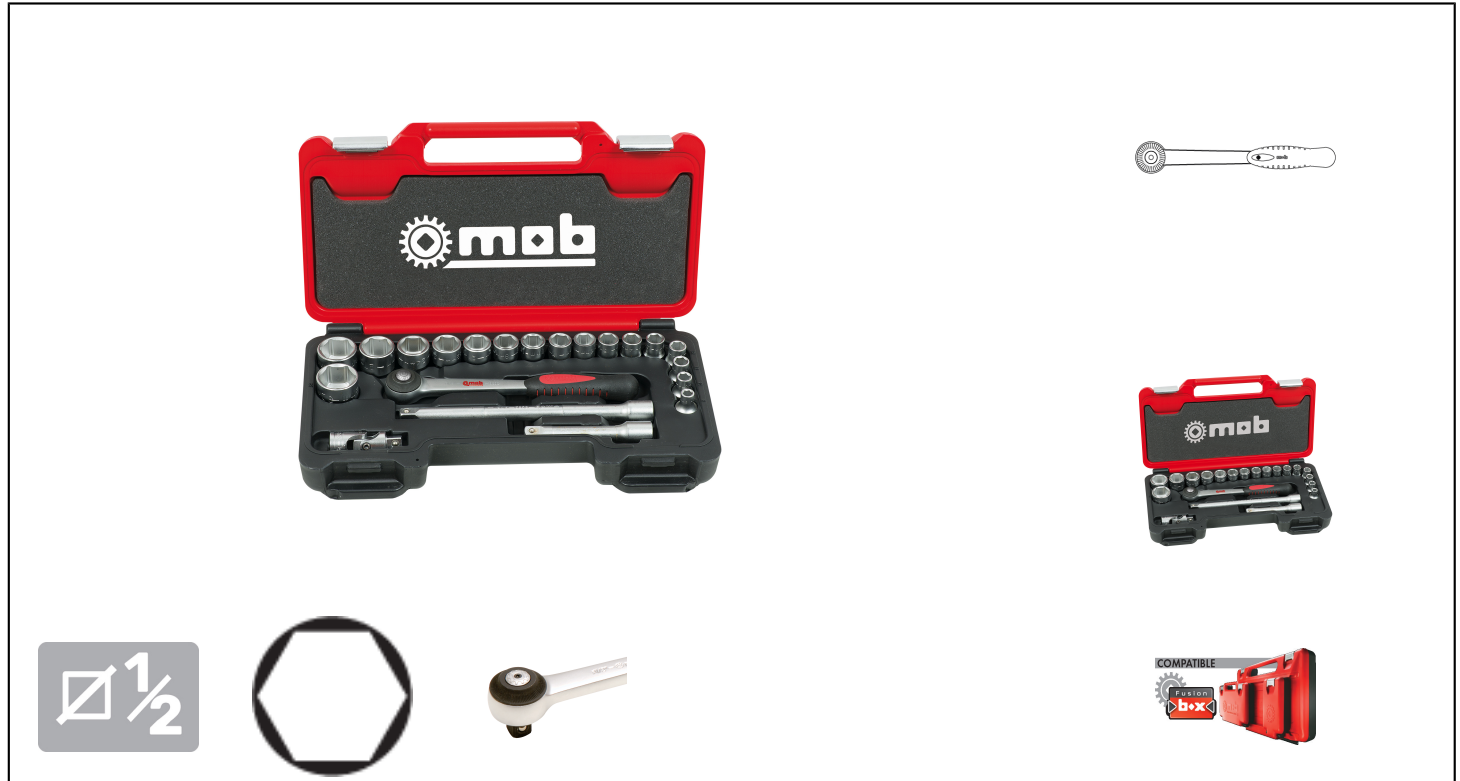

1/2" BOX SET, 6-POINT, ROUND HEAD RATCHET, 21-PIECE Réf.: 9435021201

Characteristics

Thermoformed HDPE box, high-density polyethylene, light and strong. Heavy-duty metal clasps. Each slot corresponds to a tool. Quick check of case contents.

9202: round-headed ratchet with knob for reversing the direction of rotation and ejection button for quickly locking and unlocking sockets

9215: hexagon sockets: 8-10-11-12-13-14-15-16-17-18-19-21-22-24-27-30-32 mm

9252: universal joint

9262: 125 and 250 mm extensions

Product data

Nb pièces / Nb pieces	Dim mm	 g	Garantie (nb d'année) / G	Ref.		Code EAN
21	405x225x60	3470	E	9435021201	1	3303809000477

NOVALIA SAS 2 rue de Bergognon 42500 LE CHAMBON F. FRANCE - www.novalia.pro