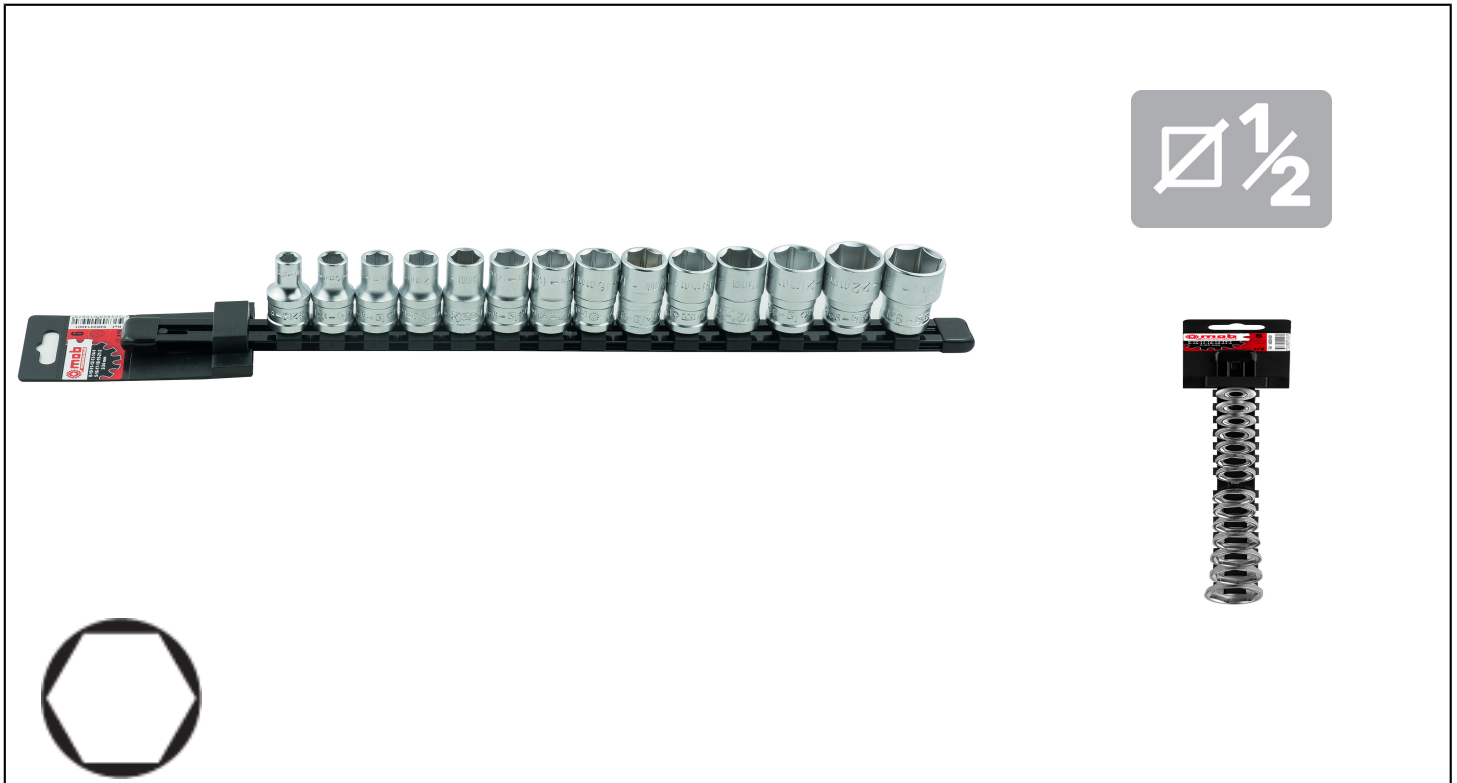

## 6-POINT SOCKET SET, 14 PIECES, 1/2" Réf.: 9482014001

### Characteristics

Chrom Vanadium sockets, the best material for manufacturing sockets and accessories. ERGONOMY: the socket is marked all around with its dimension to be found easily. Metallic strip. 14 pieces :  
8-10-11-12-13-14-15-16-17-18-19-21-22-24 mm.