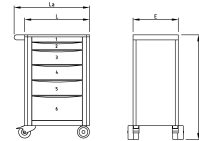

CLASSIC TOOL TROLLEY WITH 6 DRAWERS Réf.: 9523000601

Caracteristics

Resistance up to 850 kg static load. Drawers resistant up to 25 kg. Central locking of the drawers with key. 2 steering wheels of which 1 includes a brake and 2 stationary wheels (shipped disassembled). Metal tray equipped with foam top. Steel handle (shipped disassembled). Bottom mat in each drawer. Each drawer can accommodate 3 simple modules (add the appropriate dunnage). Epoxy finish. Dim. drawers: 564x400 mm - 4 drawers H 60mm - 1 drawer H 140mm - 1 drawer H 225 mm.