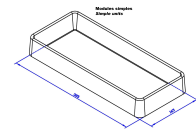

UNIT WITH SOCKETS AND RATCHET, 1/4", 61 PIECES

Réf.: **9561061001**

Characteristics

Content: 13x sockets 3,2-14 mm - 1 ratchet - 2 extension bars: 50 mm + 125 mm - 1 handle with sliding drive - 1 universal joint - 30x bits - 1 magnetic bit holder - 1 adaptor - 1 socket handle - 1 screwdriver bit - 9 hex keys. Plastic unit: 385 x 165 mm. Premium ratched: fast tightening and unlocking with a push button. 5° rotation angle (72 teeth) for a powerful use even in narrow spaces. Compact head. Round shape of the head: easy change of direction by using the thumb. Comfortable bi-material handle: polypropylene for a better resistance and elastomer for a better grip. Sockets: Removing the sharp angles of the squares increases their resistance and protects the screw nuts. The handling of the sockets is made easy thanks to an external shoulder designed for the grip. To quickly find the desired socket its size is marked all around. Sockets 6 sides.