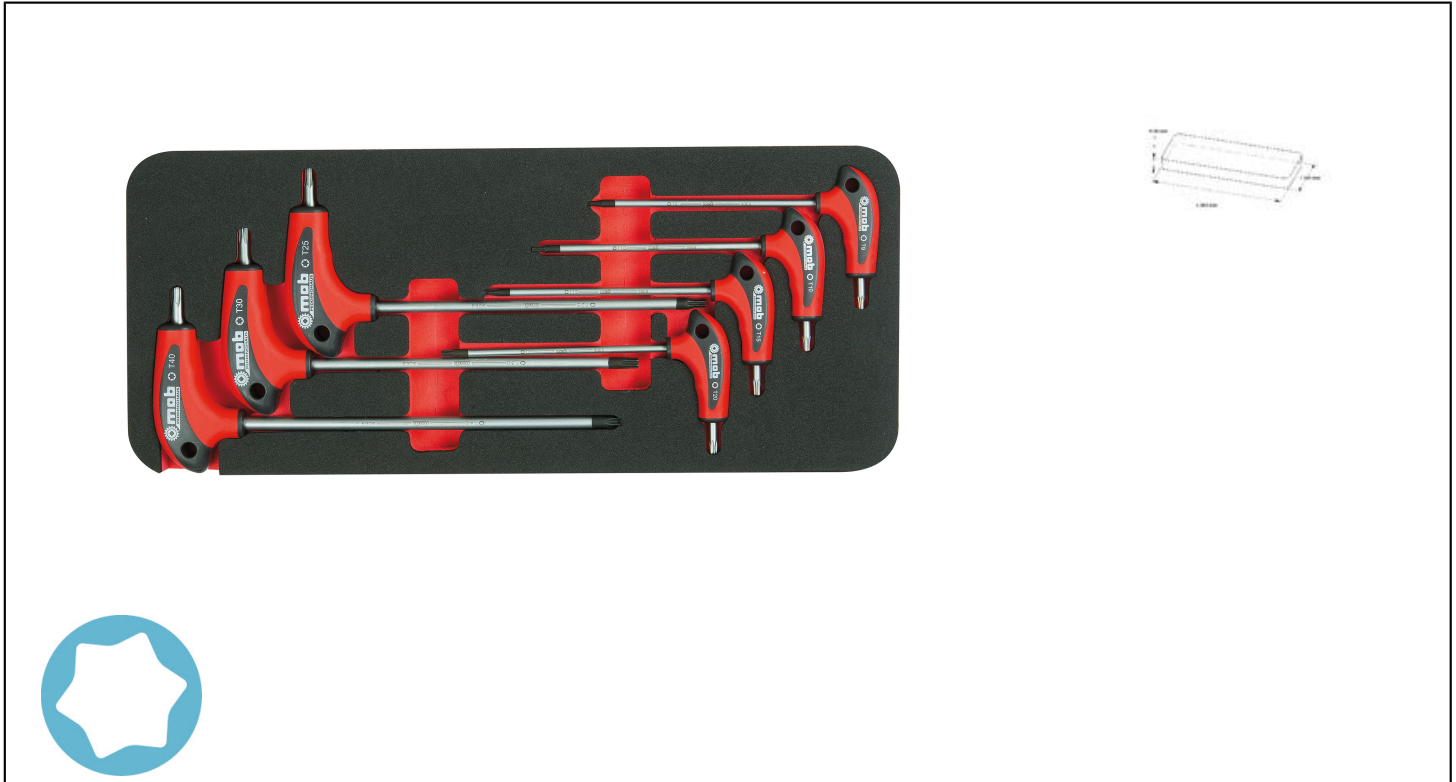

## T-HANDLE HEX KEY SET, 8 PIECES Réf.: **9821007001**

### Characteristics

Torx keys with T-handle. Chrome-vanadium steel. Forged in one piece construction, stronger than welded keys. T-HANDLE: bi-material handle with black polypropylene and neoprene new generation, resistant (also under the conditions in workshops) and easy to clean. Form studied for a powerful and fast tightening. In a two-tone foam unit 385 x 165 mm. Defined place for each tool. The tools are easy to find thanks to the red color. Resistant high density foam, does not break.